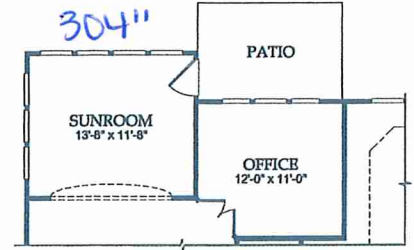

Surrey Crest

1,705 square feet | 2 Bedrooms, 2 Baths

42 Spring Beauty = 2,009

Palmetto | Collection

Elevation 31

Elevation 33

Elevation 37

Screened Lanai Option

Sunroom Option

Please contact a Sun City Sales Associate for more information.

DRAWING NOT TO SCALE: All measurements shown are approximate and not necessarily to scale. Location, size, and construction of doors, windows, walls, fireplaces, and any other items depicted may vary depending on elevation preference or choice of options and are subject to change without notice due to normal construction tolerances. The room size may vary slightly.