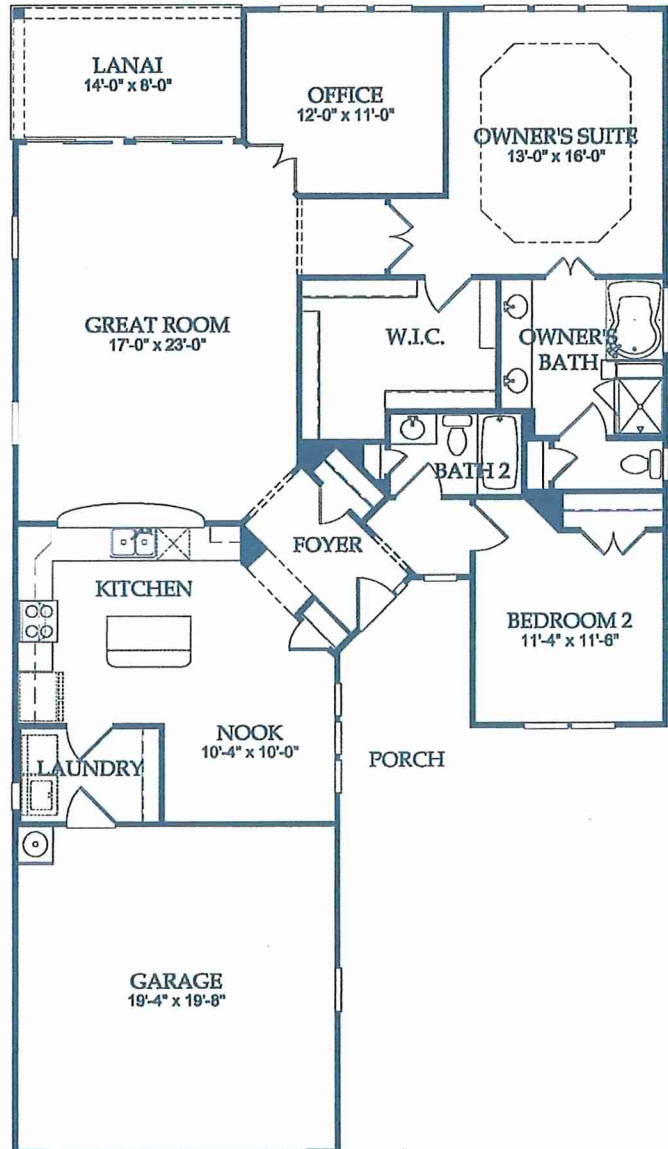

Surrey Crest

1,705 square feet | 2 Bedrooms, 2 Baths

42 Spring Beauty = 2,009

Palmetto | Collection

Elevation 31

Elevation 33

Elevation 37

Screened Lanai Option

Sunroom Option

Please contact a Sun City Sales Associate for more information.

DRAWING NOT TO SCALE: All measurements shown are approximate and not necessarily to scale. Location, size, and construction of doors, windows, walls, fireplaces, and any other items depicted may vary depending on elevation preference or choice of options and are subject to change without notice due to normal construction tolerances. The room size may vary slightly.