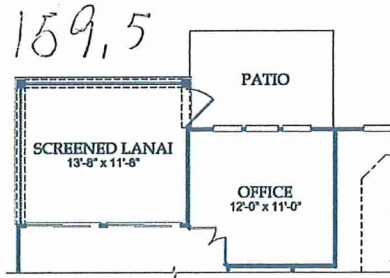

Surrey Crest

1,705 square feet | 2 Bedrooms, 2 Baths

42 Spring Beauty = 2,009

Palmetto | Collection

Elevation 31

Elevation 33

Elevation 37

Screened Lanai Option

Sunroom Option

Please contact a Sun City Sales Associate for more information.

DRAWING NOT TO SCALE: All measurements shown are approximate and not necessarily to scale. Location, size, and construction of doors, windows, walls, fireplaces, and any other items depicted may vary depending on elevation preference or choice of options and are subject to change without notice due to normal construction tolerances. The room size may vary slightly.